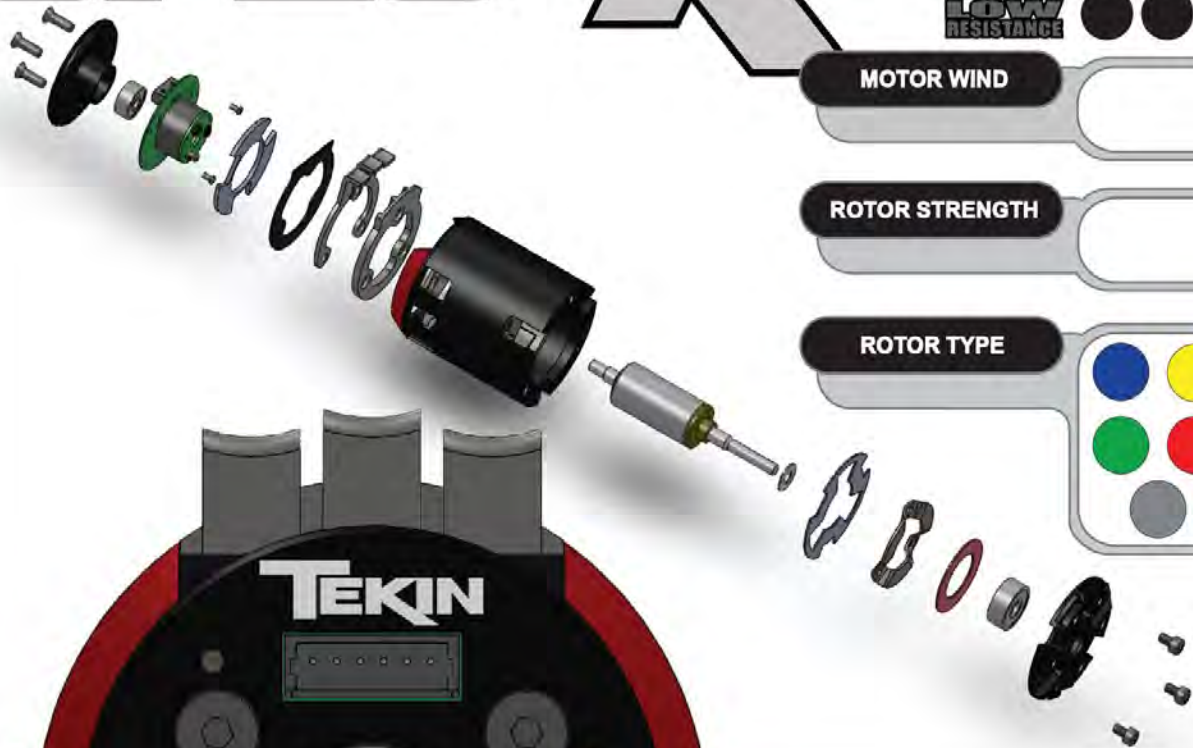

SPEC-R

MOTOR SETUP SHEET

ULR
ULTRA
LOW
RESISTANCE

MOTOR WIND

ROTOR STRENGTH

ROTOR TYPE

CAN TIMING

GEARING

TRACK DIMENSIONS

1S 2S

OFF-ROAD ON-ROAD OVAL

RESULTS

MOTOR TEMPERATURE:

FAN NOTES:

AVERAGE LAP:

FAST LAP: